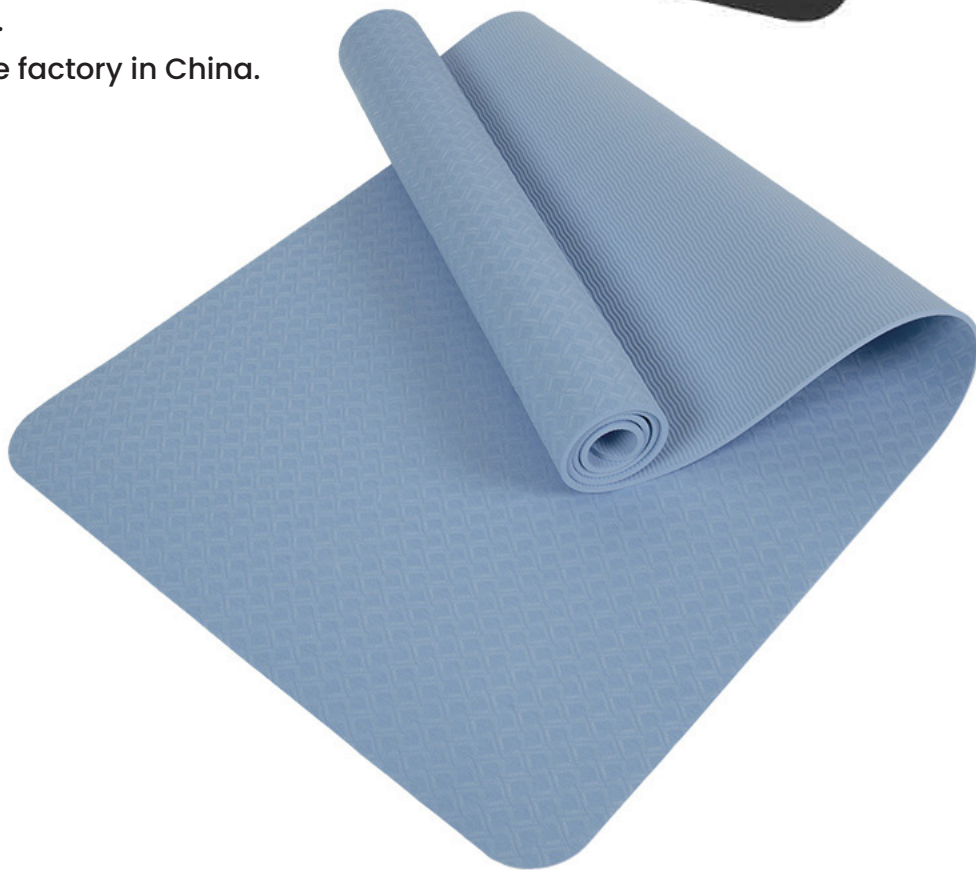

**\$27.50<sup>+gst</sup> each for  
minimum of 108 mats  
with a one colour print**

*Includes sea freight shipping and all duties  
on arrival. No extra costs.*

- **Minimum order is 108 mats**
  - TPE single layer 6mm thick yoga mat
  - 1830m x 610mm in size
  - Includes 1pc mat + standard wrap paper + clear plastic film + free thick carry strap
  - Order quantity must be divisible by 12
  - Turnaround is approx 8-10 weeks.
- They are shipped via sea from the factory in China.

*Free Carry Strap in  
matching colour*

EXAMPLES

creative  
promotion  
& products