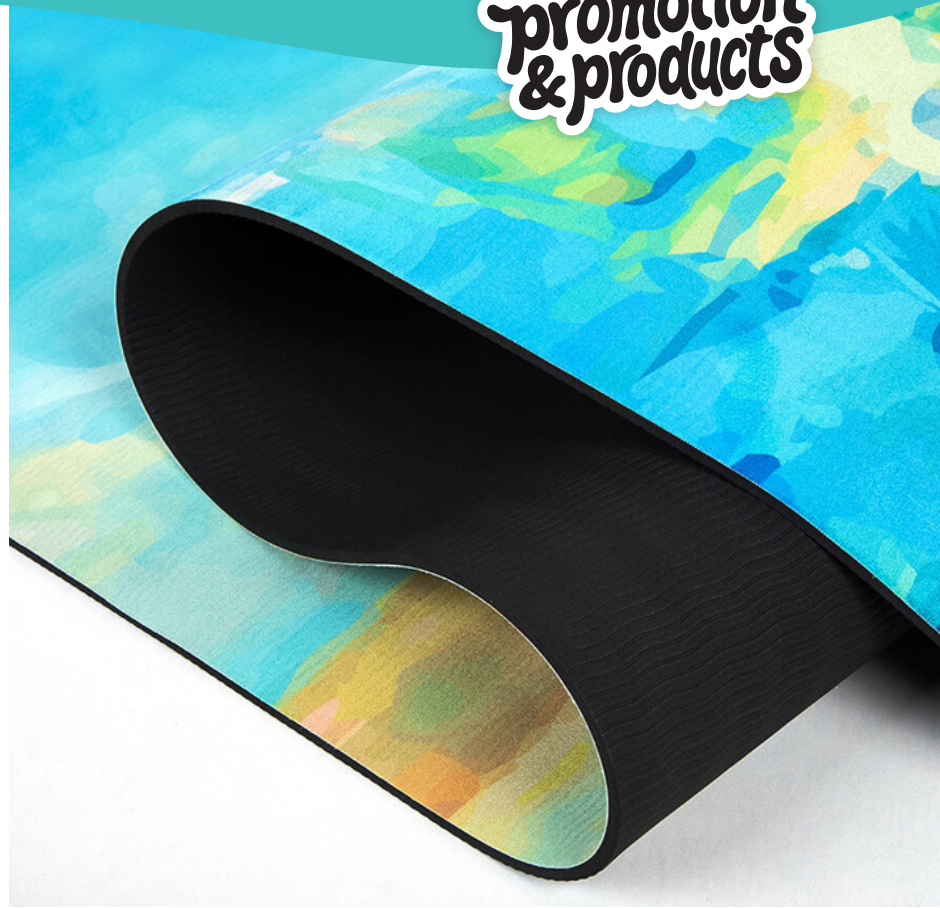

FULL COLOUR PRINTED SUEDE TPE YOGA MATS

creative
promotion
& products

**\$32.50^{+gst} each for
minimum of 108 mats**

*Includes sea freight shipping and all duties
on arrival. No extra costs.*

- **Minimum order is 108 mats**
 - TPE single layer 6mm thick yoga mat with suede top layer
 - 1830m x 610mm in size
 - Includes 1pc mat + standard wrap paper + clear plastic film + free thick carry strap
 - Order quantity must be divisible by 12
 - Turnaround is approx 8-10 weeks.
- They are shipped via sea from the factory in China.

*Free Carry Strap in
matching colour*

EXAMPLES

creative
promotion
& products