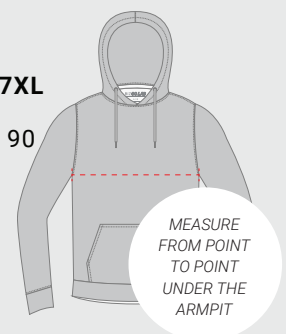

FABRIC OPTIONS

(4) Fleece Flex (YX2064) 94% Polyester, 6% Spandex 310 GSM Anti - Pilling

Designed to provide ultimate comfort, warmth, and flexibility. This fabric is crafted to meet the demands of modern activewear, offering a blend of coziness and performance for versatile use.

PRODUCTION FEATURES

- Individual recycled paper bags
- Water based production inks
- All production paper is recycled

Garment sizing is matched to Biz Collection

- Crew Pullover Hoodie
- Renegade Pullover Hoodie

GARMENT MEASUREMENTS

MENS	XS	S	M	L	XL	2XL	3XL	4XL	5XL	6XL	7XL
GARMENT ½ CHEST (CM)	54	57	60	63	66	70	74	78	82	86	90
WOMENS	XS	S	M	L	XL	2XL	3XL				
GARMENT ½ CHEST (CM)	45.5	49	52.5	56	59.5	63	66.5				
KIDS	4	6	8	10	12	14	16				
GARMENT ½ CHEST (CM)	34	36	38	40	42	44	47				

ALL MEASUREMENTS ARE APPROXIMATE AND ARE FOR REFERENCE ONLY.

YOUR DESIGN. OUR CANVAS.