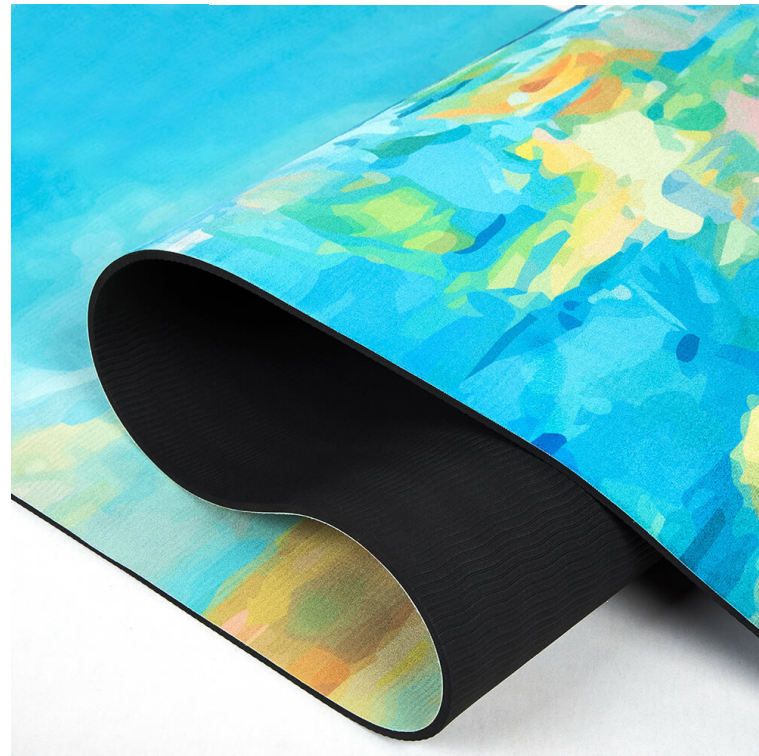

- TPE single layer 6mm thick yoga mat covered in fully printed suede
- 1830m x 610mm x 6mm in size
- Includes 1pc mat + standard wrap paper + clear plastic film
- Minimum quantity of 108 mats & order quantity must be divisible by 12
- Package: 1pc mat+opp film, 12pcs/ctn

Free Carry Strap in
matching colour

108 mats - \$42.60^{+gst} each
300 mats - \$35.60^{+gst} each

Contact us today to place your order
0401 283 253 | design@katypastors.com.au
www.creativepromo.com.au

- Item: TPE double layer yoga mat
- 1830m x 610mm x 6mm in size
- Includes 1pc mat + standard wrap paper + clear plastic film
- Logo: UV printing
- Minimum quantity of 108 mats & order quantity must be divisible by 12
- Package: 1pc mat+opp film, 12pcs/ctn